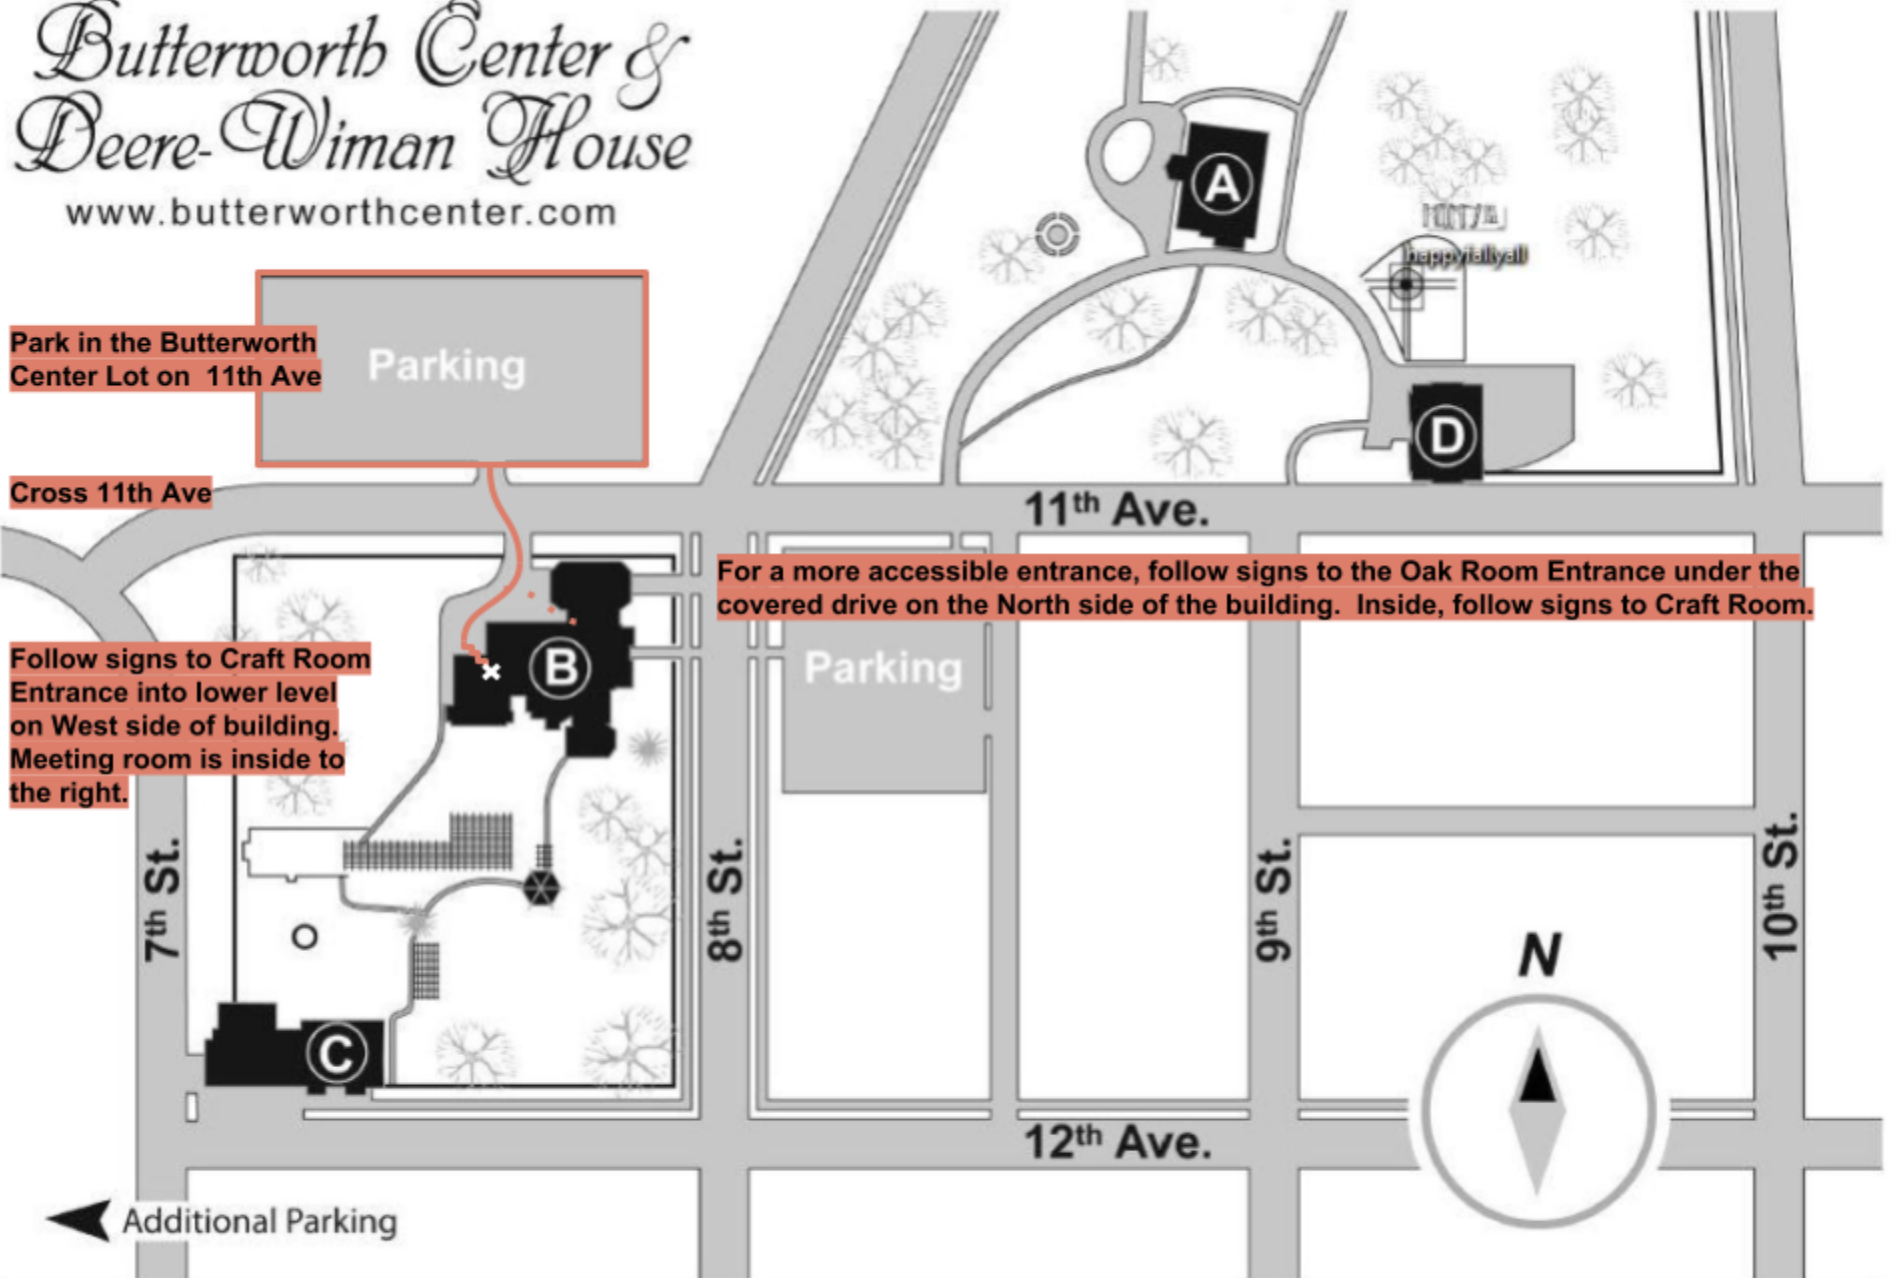

Butterworth Center & Deere-Wiman House

www.butterworthcenter.com

Park in the Butterworth Center Lot on 11th Ave

Parking

Cross 11th Ave

Follow signs to Craft Room Entrance into lower level on West side of building. Meeting room is inside to the right.

For a more accessible entrance, follow signs to the Oak Room Entrance under the covered drive on the North side of the building. Inside, follow signs to Craft Room.

A. Deere-Wiman House
817 11th Avenue

B. Butterworth Center
1105 8th Street

C. Butterworth Educational Center
701-12th Avenue

D. Deere-Wiman Carriage House
817-11th Avenue